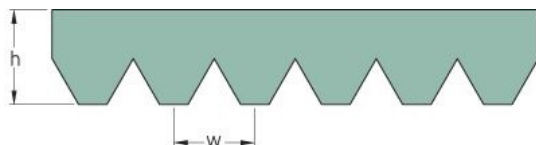

# PHG VSM-5PK0975

No. of ribs	5
Effective length (mm)	975
Effective length (in)	38.4
h = Height (mm)	4.6
Width (mm)	17.8
w = Distance between teeth (mm)	3.56