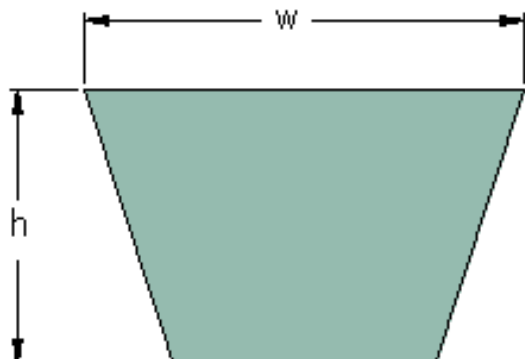

PHG 5L930XP

Belt marking	5L930XP
Outside length (mm)	2362
Outside length (in)	92.99
w = Width (mm)	17
Width (in)	0.67
h = Height (mm)	10
h = Height (in)	0.39