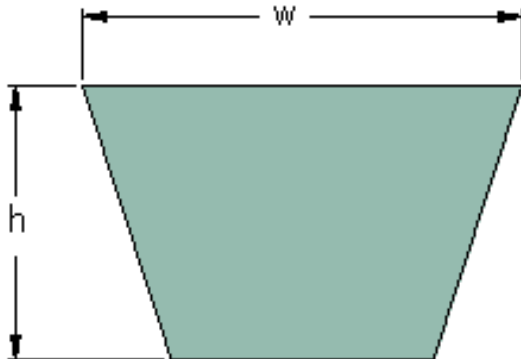

PHG 5L920XP

Belt marking	5L920XP
Outside length (mm)	2337
Outside length (in)	92.01
w = Width (mm)	17
Width (in)	0.67
h = Height (mm)	10
h = Height (in)	0.39