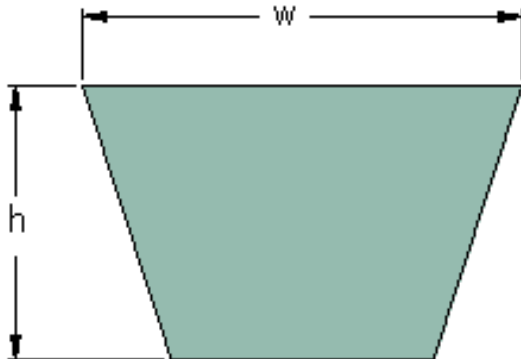

# PHG 3L750XP

Belt marking	3L750XP
Outside length (mm)	1905
Outside length (in)	75
w = Width (mm)	10
Width (in)	0.39
h = Height (mm)	6
h = Height (in)	0.24