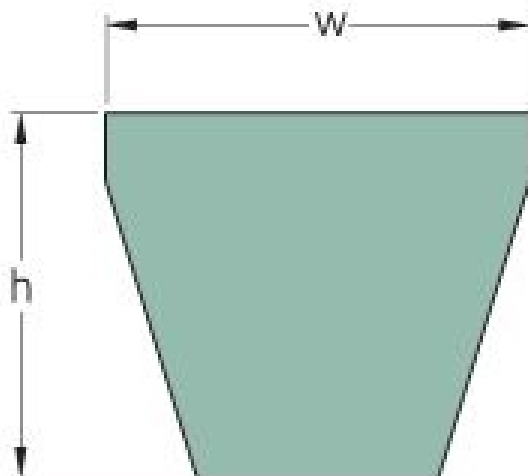

# PHG 8V2240XP

Belt marking	8V2240XP
No. of ribs	1
Outside length (mm)	5690
Outside length (in)	224.02
Effective length (in)	224
w = Width (mm)	25
Width (in)	0.98
h = Height (mm)	23
h = Height (in)	0.91