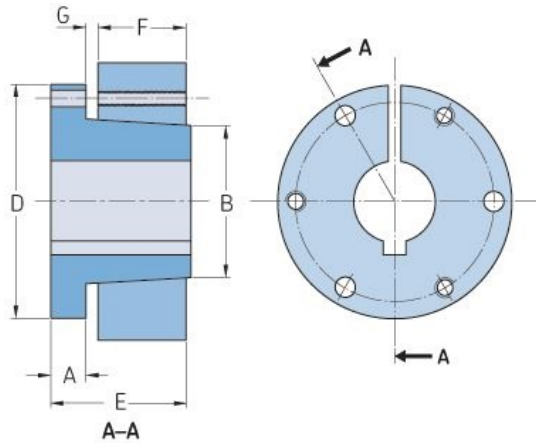

PHF JA-13/16

Bushing no.	JA
Bore diameter (mm)	21
Bore diameter (in)	0.8125
A (mm)	7.9
A (in)	0.31
B (mm)	35.1
B (in)	1.38
D (mm)	50.8
D (in)	2
E (mm)	25.4
E (in)	1
F (mm)	14.22
F (in)	0.56
G (mm)	3.05
G (in)	0.12
Bolt size	10 - 24
Weight (kg)	0.15
Weight (lbs)	0.33