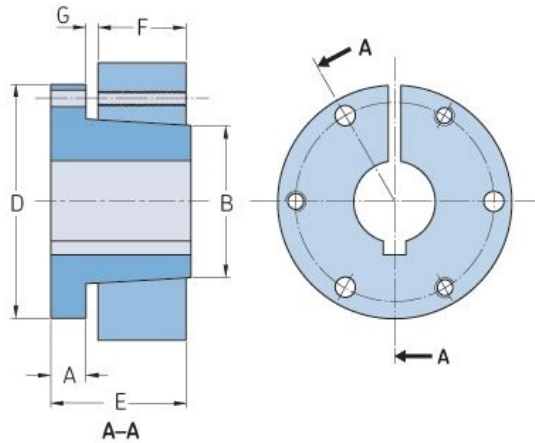

PHF SDS-2

Bushing no.	SDS
Bore diameter (mm)	51
Bore diameter (in)	-
A (mm)	-
A (in)	-
B (mm)	-
B (in)	-
D (mm)	-
D (in)	-
E (mm)	-
E (in)	-
F (mm)	-
F (in)	-
G (mm)	-
G (in)	-
Bolt size	6.35
Weight (kg)	0.31
Weight (lbs)	0.68