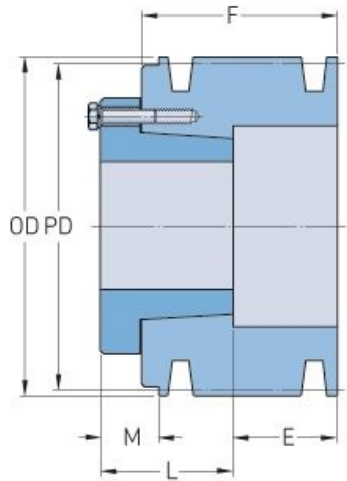

PHP 5-B42-SD

Pitch diameter (mm)	106.68
Pitch diameter (in)	4.2
Outside diameter (mm)	115.57
Outside diameter (in)	4.55
Pulley type	E-1
Bushing no.	SD
Min. bore (mm)	12.7
Min. bore (in)	0.5
Max. bore (mm)	50.8
Max. bore (in)	2
F (in)	4
E (in)	2 (27/32)
L (in)	1 (13/16)
M (in)	(21/32)
Weight (lbs)	17.6