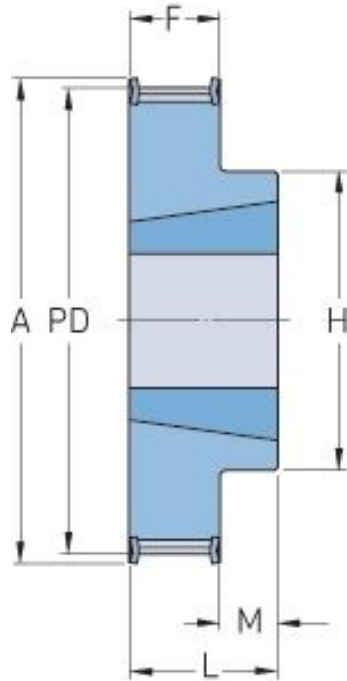

# PHP 36-5M-15TB

No. of teeth	36
Pitch diameter (mm)	57.3
Outside diameter (mm)	56.16
Pulley type	3F
Bushing no.	1108
Min. bore (mm)	9
Max. bore (mm)	28
Flange A (mm)	61
H	45
F	20.5
K	-
L	22
M	1.5
Weight (kg)	0.2