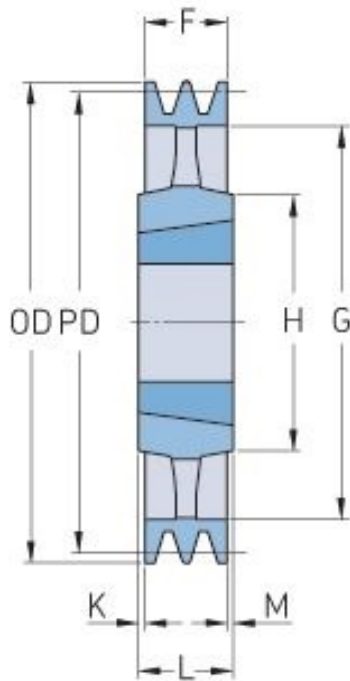

PHP 3SPC400TB

Pitch diameter (mm)	400
Outside diameter (mm)	409.6
Pulley type	4
Bushing no.	3535
Min. bore (mm)	35
Max. bore (mm)	90
F (mm)	85
G (mm)	344
K (mm)	2
L (mm)	89
M (mm)	2
H (mm)	170
Weight (kg)	29.3