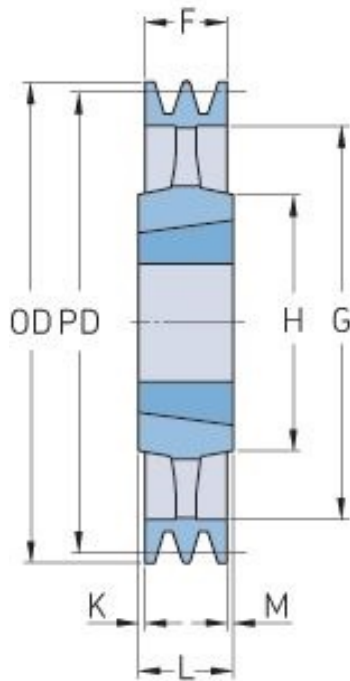

PHP 3SPC335TB

Pitch diameter (mm)	335
Outside diameter (mm)	344.6
Pulley type	4
Bushing no.	3535
Min. bore (mm)	35
Max. bore (mm)	90
F (mm)	85
G (mm)	284
K (mm)	2
L (mm)	89
M (mm)	2
H (mm)	170
Weight (kg)	24.1