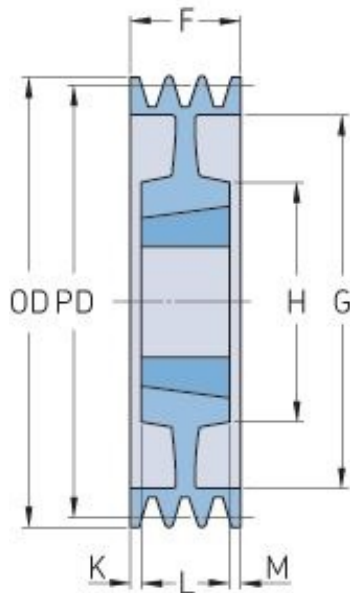

PHP 3SPC315TB

Pitch diameter (mm)	315
Outside diameter (mm)	324.6
Pulley type	7
Bushing no.	3535
Min. bore (mm)	35
Max. bore (mm)	90
F (mm)	85
G (mm)	264
K (mm)	2
L (mm)	89
M (mm)	2
H (mm)	170
Weight (kg)	22