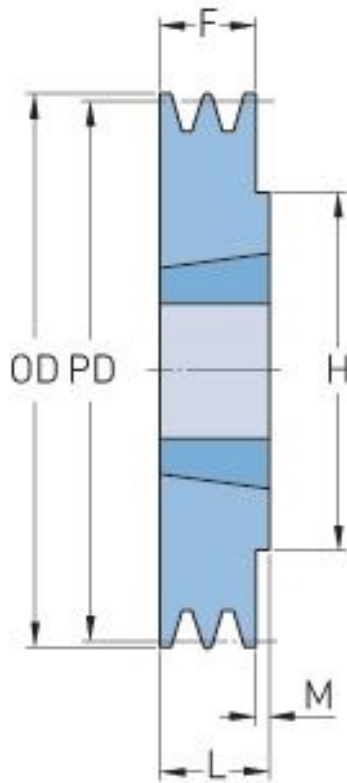

PHP 3SPC265TB

Pitch diameter (mm)	265
Outside diameter (mm)	274.6
Pulley type	1
Bushing no.	3535
Min. bore (mm)	35
Max. bore (mm)	90
F (mm)	85
G (mm)	-
K (mm)	-
L (mm)	89
M (mm)	4
H (mm)	170
Weight (kg)	19.7