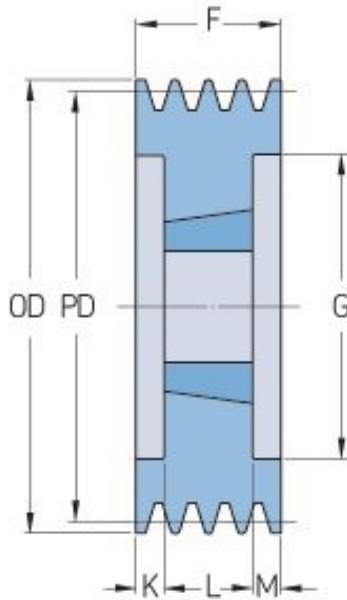

PHP 3SPC250TB

Pitch diameter (mm)	250
Outside diameter (mm)	259.6
Pulley type	3
Bushing no.	3020
Min. bore (mm)	25
Max. bore (mm)	75
F (mm)	85
G (mm)	194
K (mm)	17
L (mm)	51
M (mm)	17
H (mm)	-
Weight (kg)	16.5