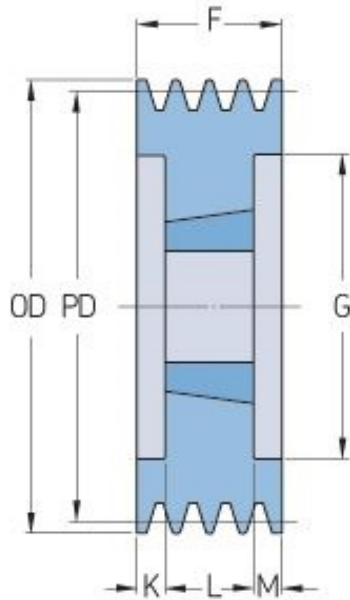

PHP 3SPC224TB

Pitch diameter (mm)	224
Outside diameter (mm)	233.6
Pulley type	3
Bushing no.	3020
Min. bore (mm)	25
Max. bore (mm)	75
F (mm)	85
G (mm)	173
K (mm)	17
L (mm)	51
M (mm)	17
H (mm)	-
Weight (kg)	12.7