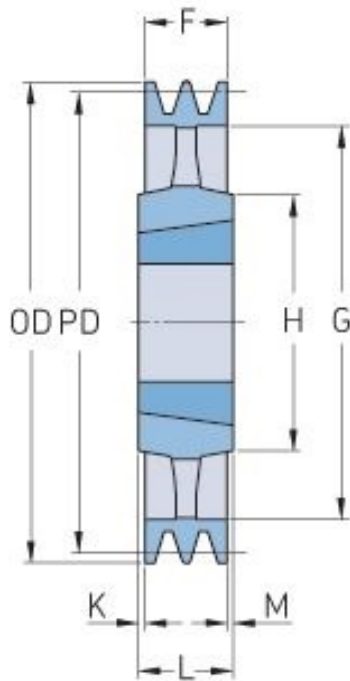

PHP 2SPZ280TB

Pitch diameter (mm)	280
Outside diameter (mm)	284
Pulley type	4
Bushing no.	2012
Min. bore (mm)	14
Max. bore (mm)	50
F (mm)	28
G (mm)	252
K (mm)	2
L (mm)	32
M (mm)	2
H (mm)	100
Weight (kg)	6.2