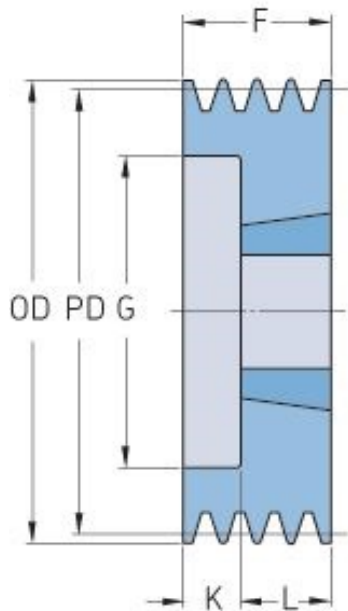

PHP 2SPZ132TB

Pitch diameter (mm)	132
Outside diameter (mm)	136
Pulley type	6
Bushing no.	1610
Min. bore (mm)	14
Max. bore (mm)	42
F (mm)	28
G (mm)	104
K (mm)	3
L (mm)	25
M (mm)	-
H (mm)	-
Weight (kg)	2