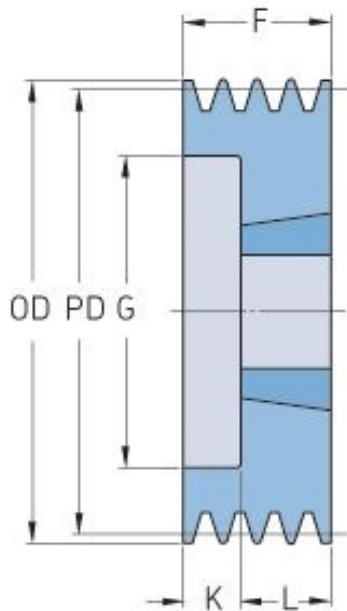

PHP 2SPZ100TB

Pitch diameter (mm)	100
Outside diameter (mm)	104
Pulley type	6
Bushing no.	1610
Min. bore (mm)	14
Max. bore (mm)	42
F (mm)	28
G (mm)	71
K (mm)	3
L (mm)	25
M (mm)	-
H (mm)	-
Weight (kg)	0.9