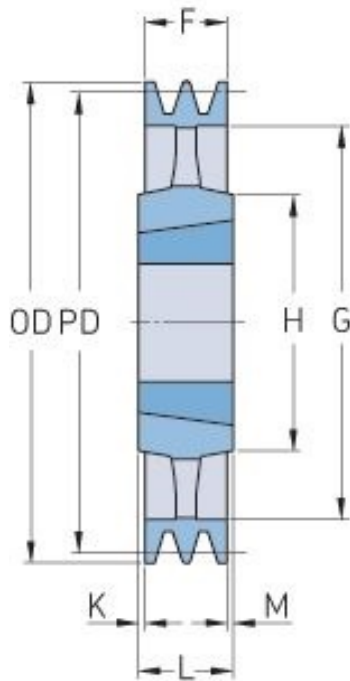

PHP 2SPB280TB

Pitch diameter (mm)	280
Outside diameter (mm)	287
Pulley type	4
Bushing no.	2517
Min. bore (mm)	16
Max. bore (mm)	60
F (mm)	44
G (mm)	237
K (mm)	-
L (mm)	45
M (mm)	1
H (mm)	120
Weight (kg)	10.1