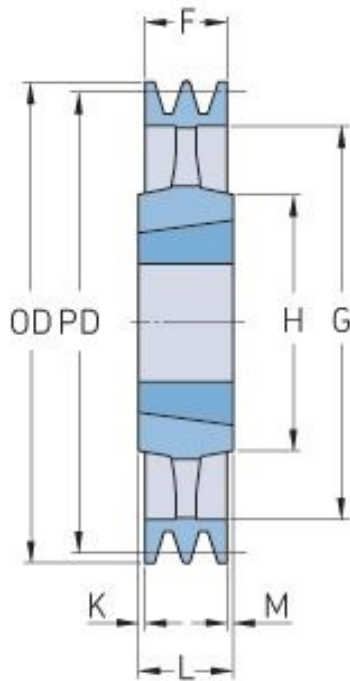

PHP 2SPB250TB

| | |
|-----------------------|------|
| Pitch diameter (mm) | 250 |
| Outside diameter (mm) | 257 |
| Pulley type | 4 |
| Bushing no. | 2517 |
| Min. bore (mm) | 16 |
| Max. bore (mm) | 60 |
| F (mm) | 44 |
| G (mm) | 207 |
| K (mm) | - |
| L (mm) | 45 |
| M (mm) | 1 |
| H (mm) | 120 |
| Weight (kg) | 8.6 |