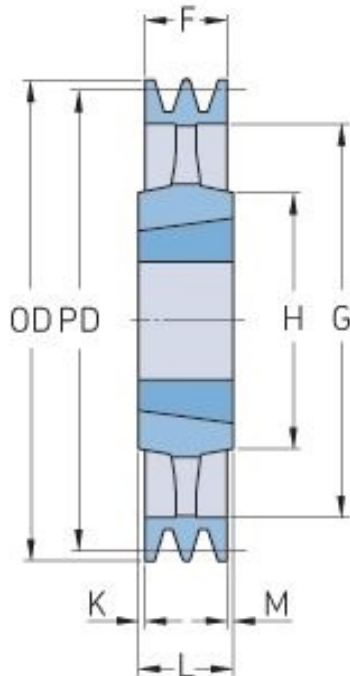

# PHP 2SPB236TB

Pitch diameter (mm)	236
Outside diameter (mm)	243
Pulley type	4
Bushing no.	2517
Min. bore (mm)	16
Max. bore (mm)	60
F (mm)	44
G (mm)	193
K (mm)	-
L (mm)	45
M (mm)	1
H (mm)	120
Weight (kg)	8.3