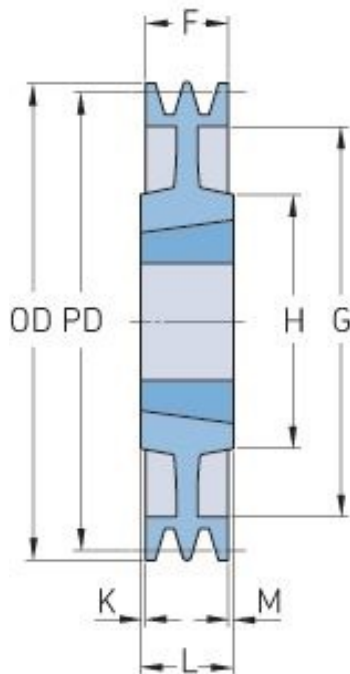

PHP 2SPB212TB

Pitch diameter (mm)	212
Outside diameter (mm)	219
Pulley type	8
Bushing no.	2517
Min. bore (mm)	16
Max. bore (mm)	60
F (mm)	44
G (mm)	169
K (mm)	-
L (mm)	45
M (mm)	1
H (mm)	120
Weight (kg)	7