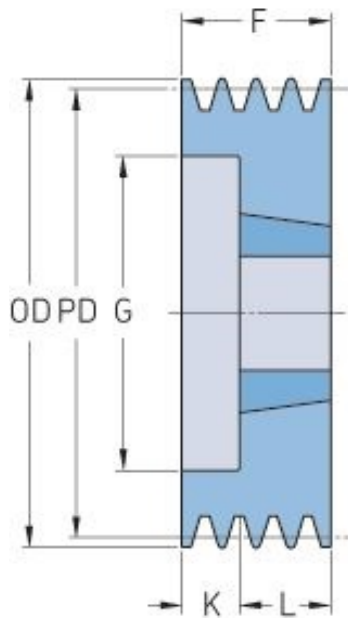

PHP 2SPB150TB

Pitch diameter (mm)	150
Outside diameter (mm)	157
Pulley type	2
Bushing no.	2012
Min. bore (mm)	14
Max. bore (mm)	50
F (mm)	44
G (mm)	107
K (mm)	-
L (mm)	32
M (mm)	12
H (mm)	-
Weight (kg)	3.3