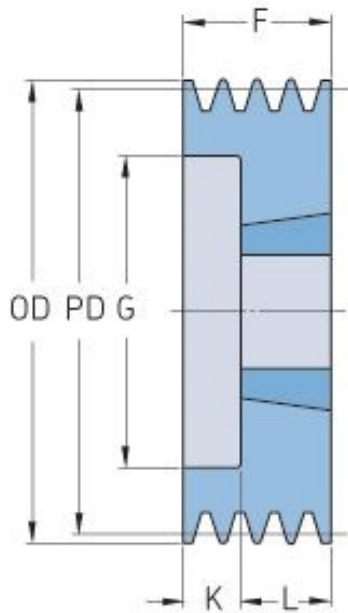

# PHP 2SPB112TB

Pitch diameter (mm)	112
Outside diameter (mm)	119
Pulley type	6
Bushing no.	1610
Min. bore (mm)	14
Max. bore (mm)	42
F (mm)	44
G (mm)	72
K (mm)	19
L (mm)	25
M (mm)	-
H (mm)	-
Weight (kg)	1.5