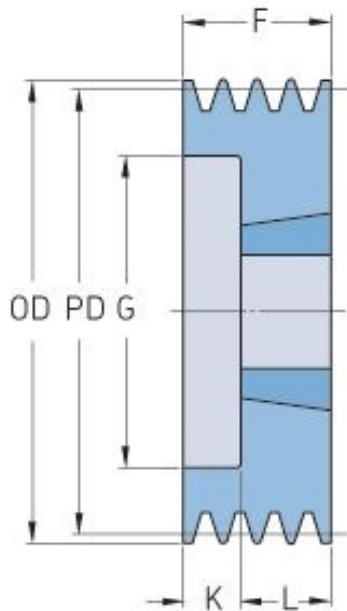

# PHP 2SPB106TB

Pitch diameter (mm)	106
Outside diameter (mm)	113
Pulley type	6
Bushing no.	1610
Min. bore (mm)	14
Max. bore (mm)	42
F (mm)	44
G (mm)	67
K (mm)	19
L (mm)	25
M (mm)	-
H (mm)	-
Weight (kg)	1.5