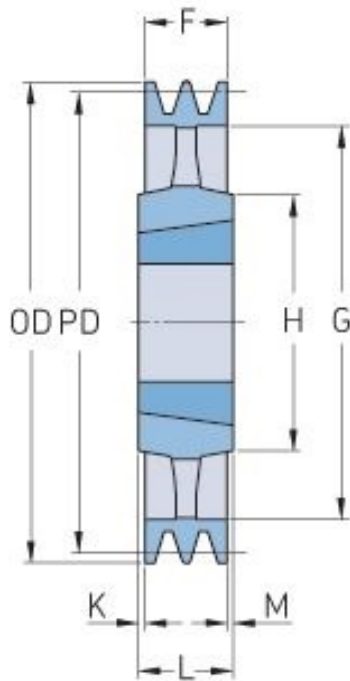

PHP 2SPA250TB

Pitch diameter (mm)	250
Outside diameter (mm)	255.5
Pulley type	4
Bushing no.	2517
Min. bore (mm)	16
Max. bore (mm)	60
F (mm)	35
G (mm)	215
K (mm)	5
L (mm)	45
M (mm)	5
H (mm)	120
Weight (kg)	6.8