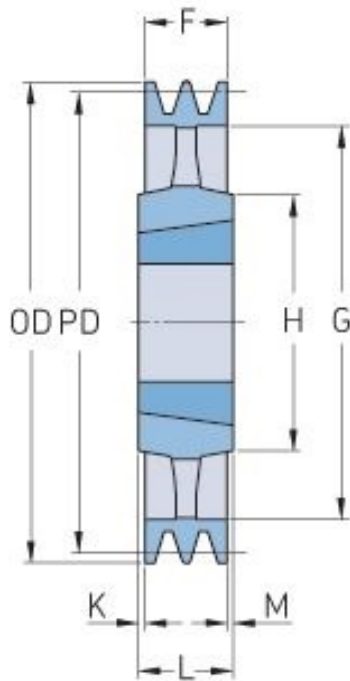

PHP 2SPA224TB

Pitch diameter (mm)	224
Outside diameter (mm)	229.5
Pulley type	4
Bushing no.	2517
Min. bore (mm)	16
Max. bore (mm)	60
F (mm)	35
G (mm)	189
K (mm)	-
L (mm)	45
M (mm)	10
H (mm)	120
Weight (kg)	6.6