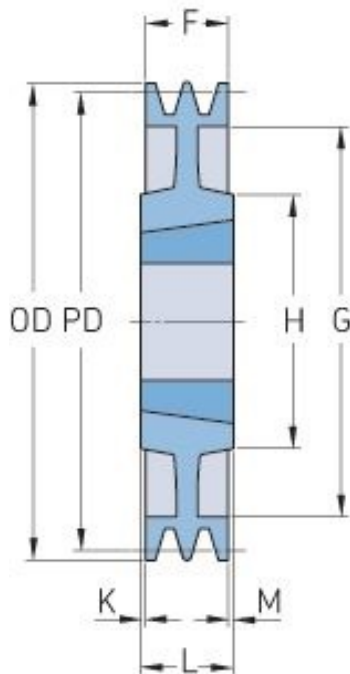

PHP 2SPA200TB

Pitch diameter (mm)	200
Outside diameter (mm)	205.5
Pulley type	8
Bushing no.	2517
Min. bore (mm)	16
Max. bore (mm)	60
F (mm)	35
G (mm)	165
K (mm)	5
L (mm)	45
M (mm)	5
H (mm)	120
Weight (kg)	4.9