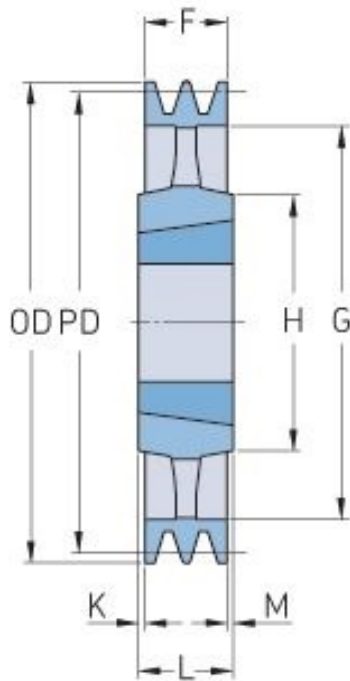

PHP 1SPZ224TB

Pitch diameter (mm)	224
Outside diameter (mm)	228
Pulley type	4
Bushing no.	2012
Min. bore (mm)	14
Max. bore (mm)	50
F (mm)	16
G (mm)	196
K (mm)	-
L (mm)	32
M (mm)	16
H (mm)	100
Weight (kg)	3.6