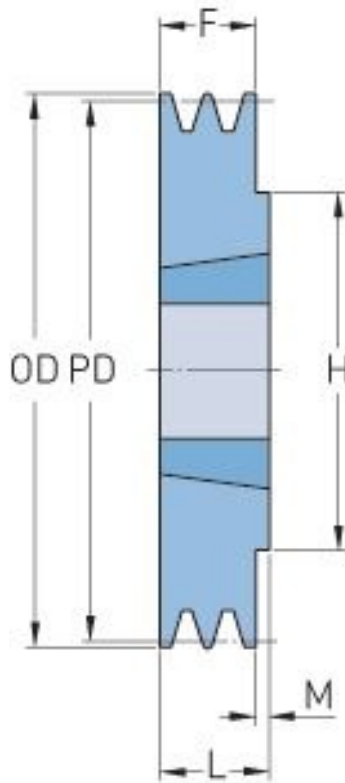

PHP 1SPZ125TB

Pitch diameter (mm)	125
Outside diameter (mm)	129
Pulley type	1
Bushing no.	1610
Min. bore (mm)	14
Max. bore (mm)	42
F (mm)	16
G (mm)	-
K (mm)	-
L (mm)	25
M (mm)	9
H (mm)	80
Weight (kg)	1.3