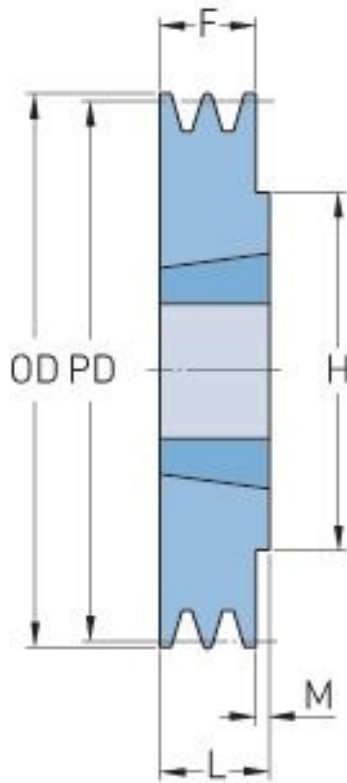

PHP 1SPZ90TB

Pitch diameter (mm)	90
Outside diameter (mm)	94
Pulley type	1
Bushing no.	1210
Min. bore (mm)	11
Max. bore (mm)	32
F (mm)	16
G (mm)	-
K (mm)	-
L (mm)	25
M (mm)	9
H (mm)	75
Weight (kg)	0.7