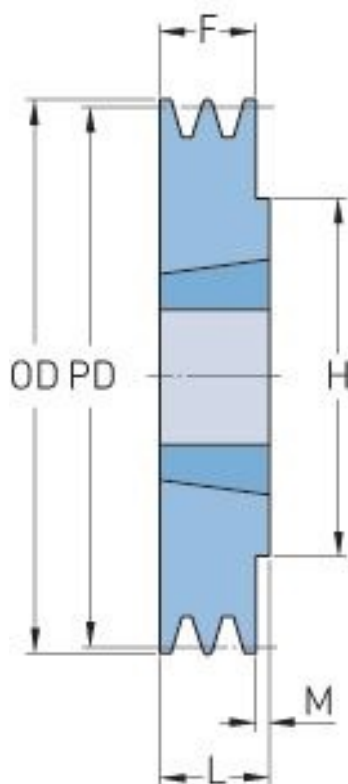

PHP 1SPZ67TB

Pitch diameter (mm)	67
Outside diameter (mm)	71
Pulley type	1
Bushing no.	1108
Min. bore (mm)	9
Max. bore (mm)	28
F (mm)	16
G (mm)	-
K (mm)	-
L (mm)	22
M (mm)	6
H (mm)	62
Weight (kg)	0.3

© SKF is a registered trademark of the SKF Group
© SKF Group 2012