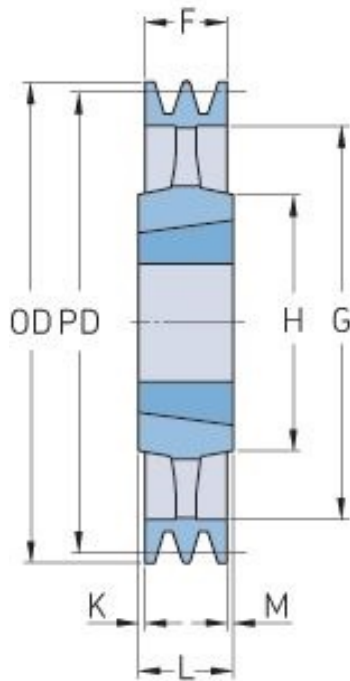

# PHP 1SPB236TB

Pitch diameter (mm)	236
Outside diameter (mm)	243
Pulley type	4
Bushing no.	2012
Min. bore (mm)	14
Max. bore (mm)	50
F (mm)	25
G (mm)	193
K (mm)	3.5
L (mm)	32
M (mm)	3.5
H (mm)	104
Weight (kg)	5.4