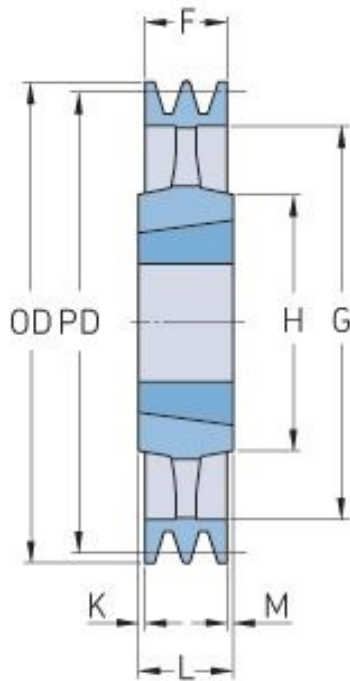

PHP 1SPB200TB

Pitch diameter (mm)	200
Outside diameter (mm)	207
Pulley type	4
Bushing no.	2012
Min. bore (mm)	14
Max. bore (mm)	50
F (mm)	25
G (mm)	157
K (mm)	3.5
L (mm)	32
M (mm)	3.5
H (mm)	104
Weight (kg)	4