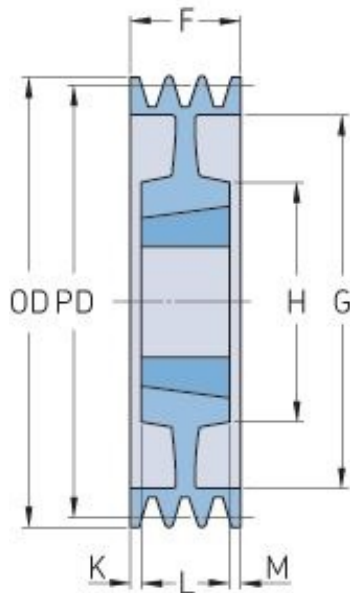

PHP 1SPB180TB

Pitch diameter (mm)	180
Outside diameter (mm)	187
Pulley type	7
Bushing no.	1610
Min. bore (mm)	14
Max. bore (mm)	42
F (mm)	25
G (mm)	137
K (mm)	-
L (mm)	25
M (mm)	-
H (mm)	80
Weight (kg)	3.8