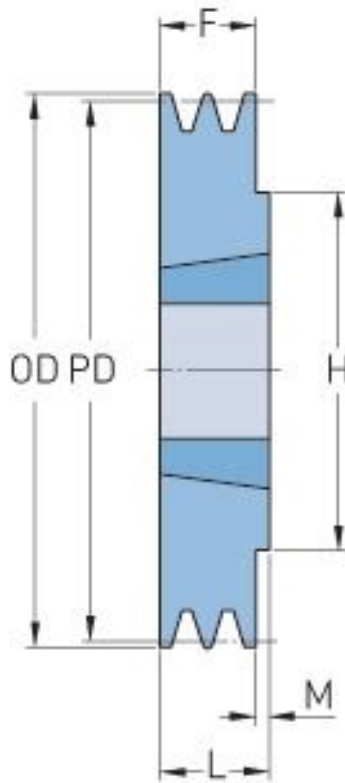

PHP 1SPB160TB

Pitch diameter (mm)	160
Outside diameter (mm)	167
Pulley type	1
Bushing no.	1610
Min. bore (mm)	14
Max. bore (mm)	42
F (mm)	25
G (mm)	-
K (mm)	-
L (mm)	25
M (mm)	-
H (mm)	-
Weight (kg)	2.9