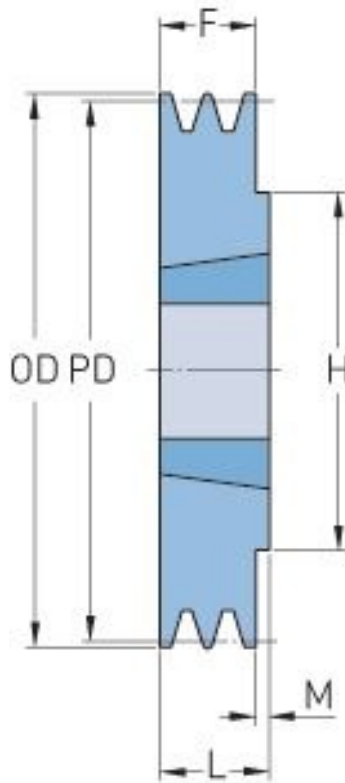

PHP 1SPA132TB

Pitch diameter (mm)	132
Outside diameter (mm)	137.5
Pulley type	1
Bushing no.	1610
Min. bore (mm)	14
Max. bore (mm)	42
F (mm)	20
G (mm)	-
K (mm)	-
L (mm)	25
M (mm)	5
H (mm)	80
Weight (kg)	1.6