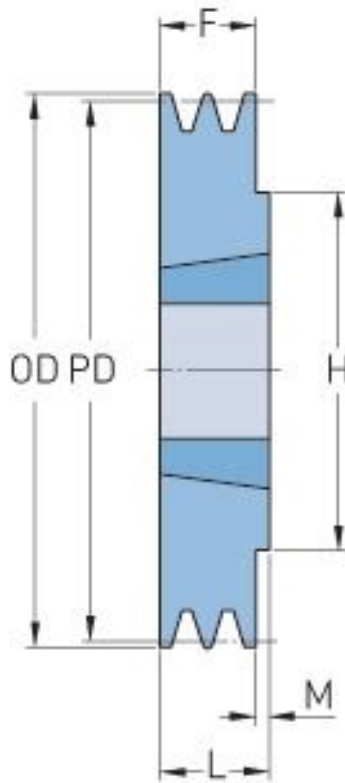

PHP 1SPA118TB

| | |
|-----------------------|-------|
| Pitch diameter (mm) | 118 |
| Outside diameter (mm) | 123.5 |
| Pulley type | 1 |
| Bushing no. | 1610 |
| Min. bore (mm) | 14 |
| Max. bore (mm) | 42 |
| F (mm) | 20 |
| G (mm) | - |
| K (mm) | - |
| L (mm) | 25 |
| M (mm) | 5 |
| H (mm) | 80 |
| Weight (kg) | 1.2 |