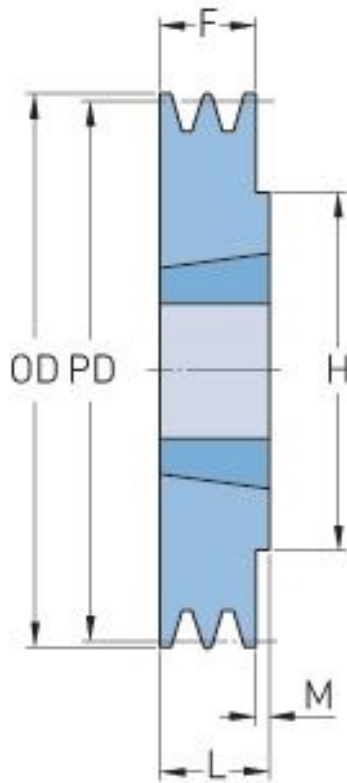

# PHP 1SPA75TB

|                       |      |
|-----------------------|------|
| Pitch diameter (mm)   | 75   |
| Outside diameter (mm) | 80.5 |
| Pulley type           | 1    |
| Bushing no.           | 1108 |
| Min. bore (mm)        | 9    |
| Max. bore (mm)        | 28   |
| F (mm)                | 22   |
| G (mm)                | -    |
| K (mm)                | -    |
| L (mm)                | 22   |
| M (mm)                | 2    |
| H (mm)                | 62   |
| Weight (kg)           | 0.4  |