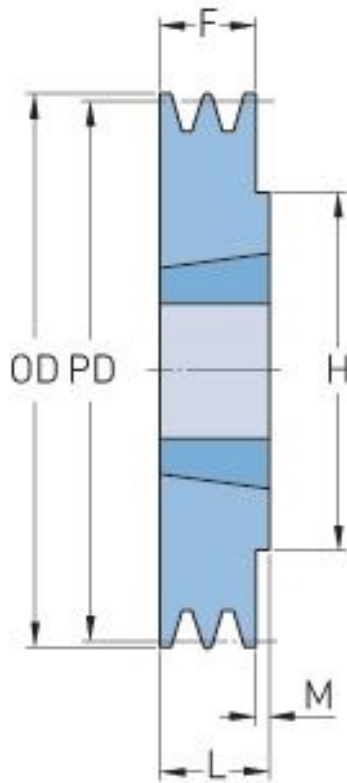

PHP 1SPA67TB

Pitch diameter (mm)	67
Outside diameter (mm)	72.5
Pulley type	1
Bushing no.	1108
Min. bore (mm)	9
Max. bore (mm)	28
F (mm)	20
G (mm)	-
K (mm)	-
L (mm)	22
M (mm)	2
H (mm)	62
Weight (kg)	0.5