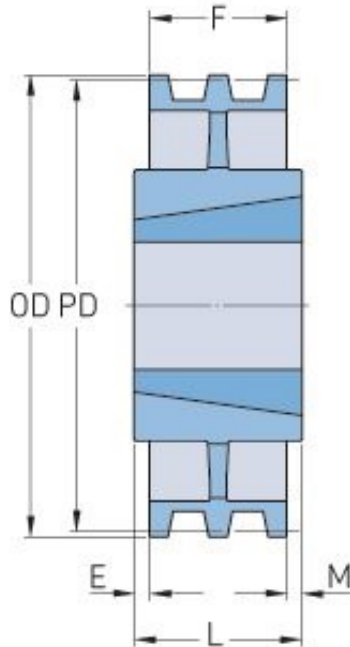

PHP 3-3V3350TB

Pitch diameter (mm)	849.63
Pitch diameter (in)	33.45
Outside diameter (mm)	850.9
Outside diameter (in)	33.5
Pulley type	C-3
Bushing no.	3020
Min. bore (mm)	31.75
Min. bore (in)	1.25
Max. bore (mm)	76.2
Max. bore (in)	3
F (in)	1(1/2)
E (in)	(1/4)
L (in)	2
M (in)	(1/4)
Weight (lbs)	67