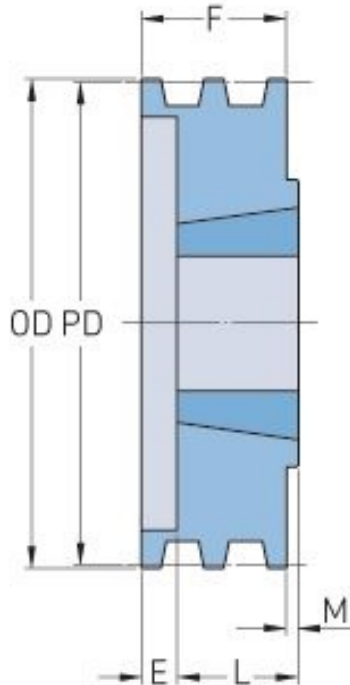

PHP 3-3V335TB

Pitch diameter (mm)	83.82
Pitch diameter (in)	3.3
Outside diameter (mm)	85.09
Outside diameter (in)	3.35
Pulley type	B-1
Bushing no.	1610
Min. bore (mm)	12.7
Min. bore (in)	0.5
Max. bore (mm)	41.27
Max. bore (in)	1.62
F (in)	1(1/2)
E (in)	(29/32)
L (in)	1
M (in)	1(3/32)
Weight (lbs)	1.8