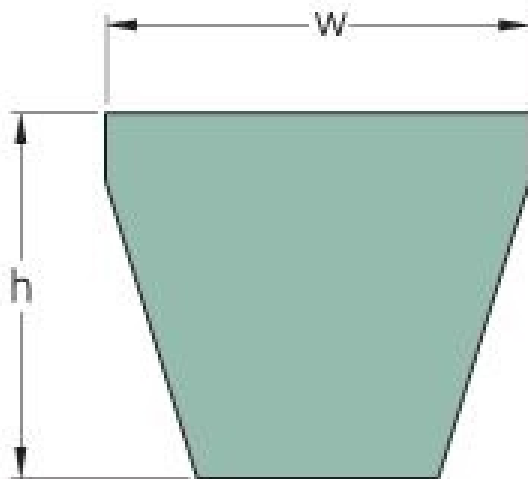

PHG 5V1600

Belt marking	5V1600
No. of ribs	1
Outside length (mm)	4064
Outside length (in)	160
Effective length (in)	160
w = Width (mm)	15
Width (in)	0.59
h = Height (mm)	13
h = Height (in)	0.51