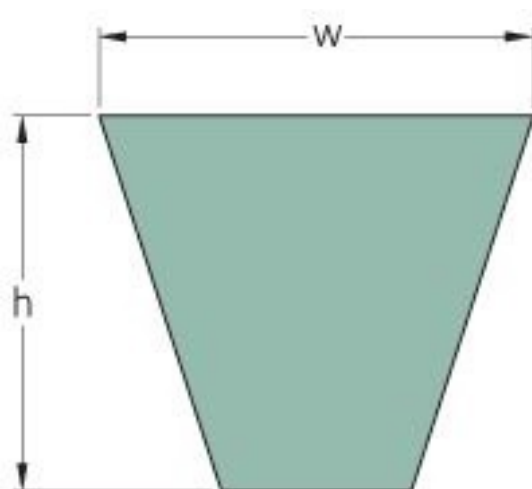

PHG 3VX950

Belt marking	3VX950
No. of ribs	1
Outside length (mm)	2413
Outside length (in)	95
Effective length (in)	95
w = Width (mm)	9
Width (in)	0.35
h = Height (mm)	8
h = Height (in)	0.31