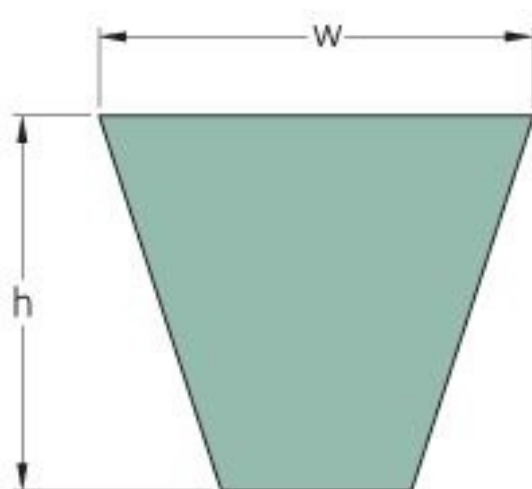

PHG 3VX335

Belt marking	3VX335
No. of ribs	1
Outside length (mm)	851
Outside length (in)	33.5
Effective length (in)	33.5
w = Width (mm)	9
Width (in)	0.35
h = Height (mm)	8
h = Height (in)	0.31