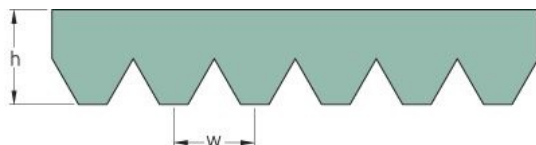

# PHG 4PK990

No. of ribs	4
Effective length (mm)	990
Effective length (in)	39
h = Height (mm)	5.5
h = Height (in)	0.22
Width (mm)	14.2
Width (in)	0.56
w = Distance between teeth (mm)	3.5
w = Distance between teeth (in)	0.14