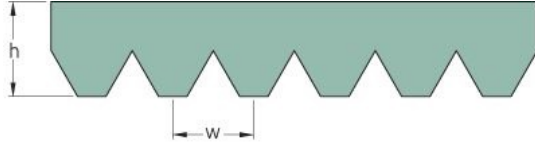

PHG 12PK740

No. of ribs	12
Effective length (mm)	740
Effective length (in)	29.1
h = Height (mm)	5.5
h = Height (in)	0.22
Width (mm)	42.7
Width (in)	1.68
w = Distance between teeth (mm)	3.5
w = Distance between teeth (in)	0.14