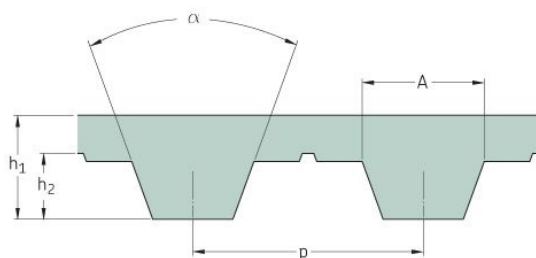

# PHG T5-115-12

|                   |      |
|-------------------|------|
| No. of teeth      | 23   |
| Pitch length (in) | 4.53 |
| Pitch length (mm) | 115  |
| h1 = Height (mm)  | 2.2  |
| Width (mm)        | 12   |
| Sleeve (Y/N)      | N    |