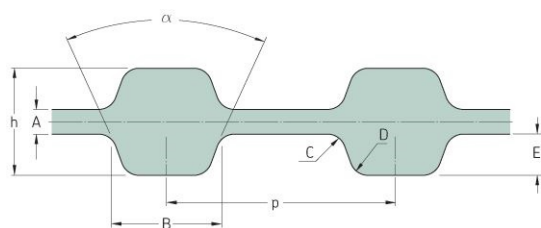

PHG D-694-L-100

| | |
|-------------------|---------|
| No. of teeth | 375 |
| Pitch length (in) | 69.4 |
| Pitch length (mm) | 1762.76 |
| h = Height (mm) | 4.57 |
| h = Height (in) | 0.18 |
| Width (mm) | 25.4 |
| Width (in) | 1 |
| Sleeve (Y/N) | N |