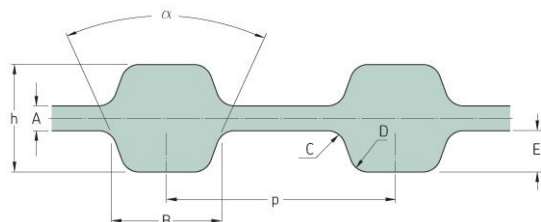

# PHG D-480-H-100

|                   |        |
|-------------------|--------|
| No. of teeth      | 192    |
| Pitch length (in) | 48     |
| Pitch length (mm) | 1219.2 |
| h = Height (mm)   | 5.95   |
| h = Height (in)   | 0.23   |
| Width (mm)        | 25.4   |
| Width (in)        | 1      |
| Sleeve (Y/N)      | N      |